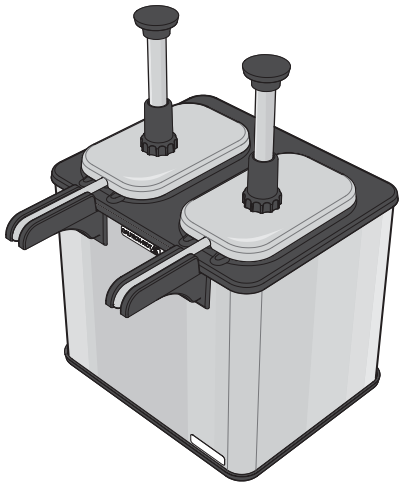

# 85899

EZ-Topper Tall,  
Twin with spout  
heater series 15H

Complete View for Reference

CARAMEL KNOB  
82023-024

FUDGE KNOB  
82023-015

OPTIONAL:  
USE KNOBS TO  
QUICKLY IDENTIFY  
PUMP CONTENTS

EZ-TOPPER PUMPS (2)  
85820