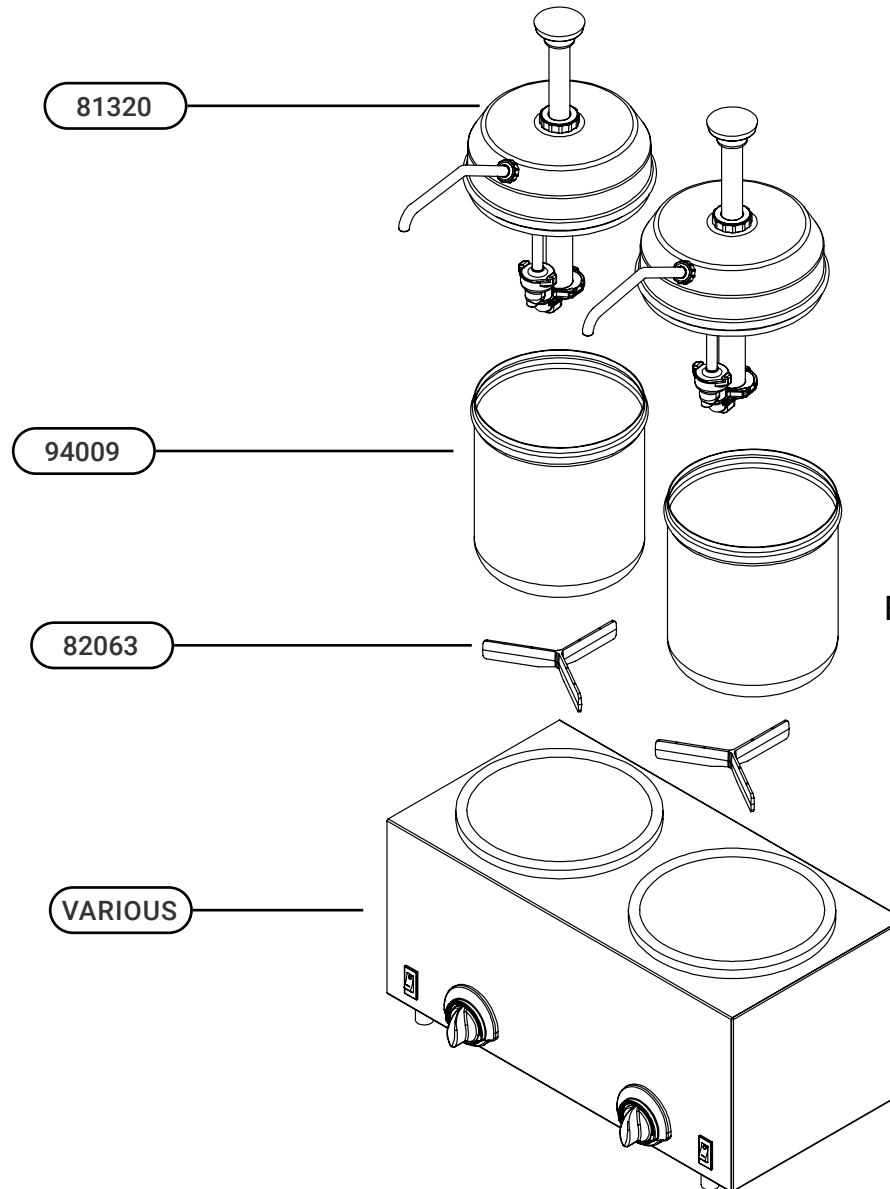

81260

Twin Fudge Server Twin FSP 230V

Complete View for Reference

PART	QTY	DESCRIPTION
81320	2	FOOD SERVER PUMP
82063	2	SPACER
VARIOUS	1	BASE ONLY FOR TWIN FS/FSP (SEE CHART)
94009	2	STAINLESS JAR

FINAL & BASE ONLY TABULATION

COUNTRY	FINAL	BASE
CONT EURO	81260	81270
AUST	81460	81430
UK	84990	84830
BRAZIL	86943	86942